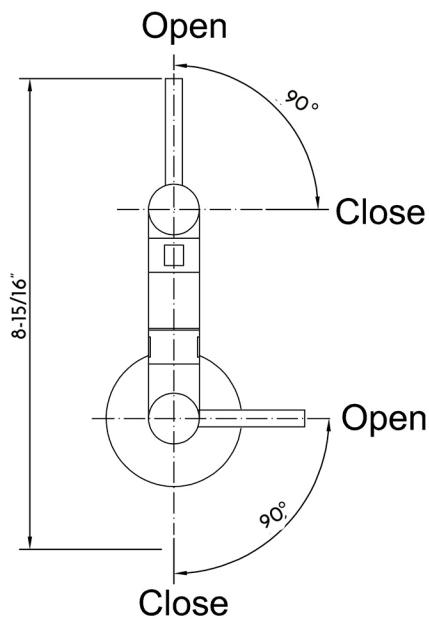

DAX-10013-BN

POT FILLERS SERIES

FEATURES

- Pot Filler
- Brushed Nickel finish
- Wall Mounted
- Flow Rate: 1.75 GPM

KITCHEN FAUCET **DAX-10013-BN**

MODEL	DAX-10013-BN
MATERIAL	304 Stainless Steel
FINISH	Brushed Nickel
HEIGHT	7-7/8"
SPOUT HEIGHT	-
SPOUT REACH	12-1/16"
FLOW RATE	1.75 GPM
HOT COLD INDICATORS	No
DECK PLATE INCLUDED	No
COMPATIBLE VALVE TYPE	Ceramic Cartridge
HANDLE STYLE	Hot/Cold/Filter Water
NUMBER OF HANDLES	Two
HOSE LENGHT	-
FAUCET HOLES	One
FAUCET HOLE SIZE	1-3/8"
INSTALATION TYPE	Wall Mounted
SPOUT SWIVEL	Yes
MAX DECK THICKNESS	1"