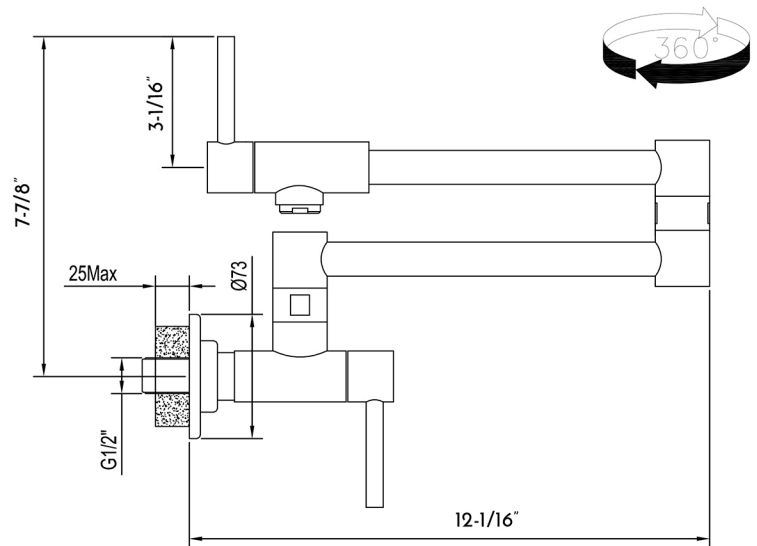

DAX-10013-BN

POT FILLERS SERIES

FEATURES

- Pot Filler
- Brushed Nickel finish
- Wall Mounted
- Flow Rate: 1.75 GPM

KITCHEN FAUCET **DAX-10013-BN**

MODEL	DAX-10013-BN
MATERIAL	304 Stainless Steel
FINISH	Brushed Nickel
HEIGHT	7-7/8"
SPOUT HEIGHT	-
SPOUT REACH	12-1/16"
FLOW RATE	1.75 GPM
HOT COLD INDICATORS	No
DECK PLATE INCLUDED	No
COMPATIBLE VALVE TYPE	Ceramic Cartridge
HANDLE STYLE	Hot/Cold/Filter Water
NUMBER OF HANDLES	Two
HOSE LENGHT	-
FAUCET HOLES	One
FAUCET HOLE SIZE	1-3/8"
INSTALATION TYPE	Wall Mounted
SPOUT SWIVEL	Yes
MAX DECK THICKNESS	1"